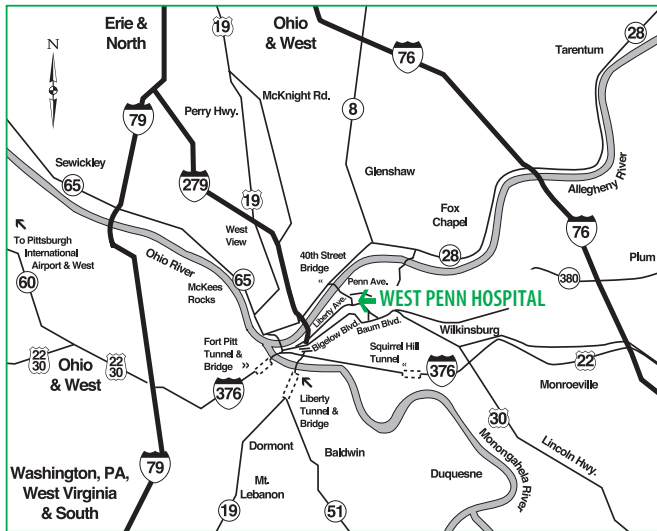

From the East:

Follow I-376 West to Wilksburg exit. Follow Ardmore Blvd. (Rte. 8) to Penn Ave. Turn left onto Fifth Ave. and follow to South Aiken Ave. Turn right onto South Aiken and follow to Baum Blvd. Stay straight onto Liberty Ave. West Penn Hospital is located at the intersection of Liberty and South Millvale Avenues.

From the South:

Follow Route 51 North to West Liberty Ave. Turn right onto West Liberty Ave. and continue through the Liberty Tunnel and across the Liberty Bridge. Follow I-579 North to the Bigelow Blvd. exit (Rte. 380). Follow Bigelow Blvd. and take the Liberty Ave./Bloomfield exit, crossing the Bloomfield Bridge. Bear right at the end of bridge onto Liberty Ave. West Penn Hospital is located at the intersection of Liberty and South Millvale Avenues.

From the West and Pittsburgh International Airport:

Follow I-376 East through the Fort Pitt Tunnel and across the Fort Pitt Bridge. Take Liberty Ave. exit. Follow Liberty Ave. through Pittsburgh to Bloomfield. West Penn Hospital is located at the intersection of Liberty and South Millvale Avenues.

*For the **Cercone Building**, turn left onto South Millvale Ave. At the end of the street, turn right onto Friendship Ave. and loop around Friendship Park. The **Cercone Building** is located at the corner of Friendship Ave. and Edmond Street. Parking is available in the lot behind the building.*